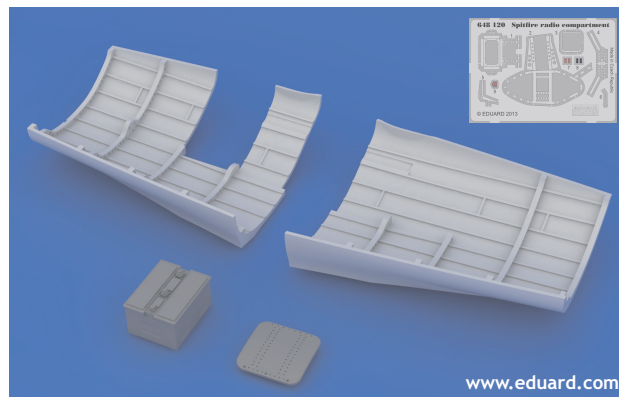

648 120 Spitfire radio compartment 1/48

For Eduard kit - pro stavebnici Eduard

BEST BRASS RESIN AROUND!