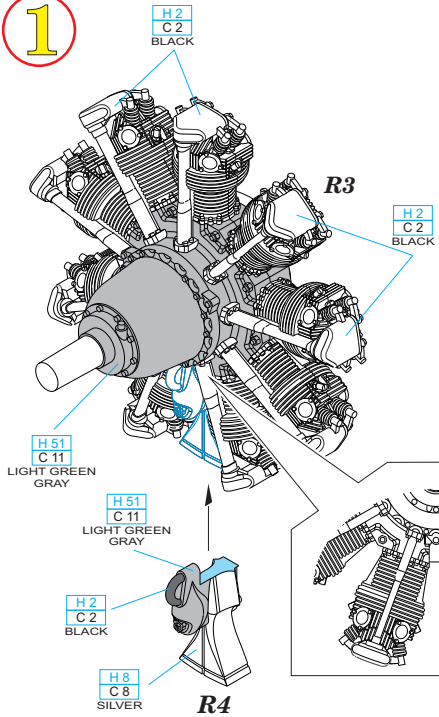

# 672 200 Wellington Mk.Ia/c engines

for Airfix kit - pro stavebnici Airfix

1/72

**BEST ~~BRASS~~ RESIN AROUND!**

1

2

LEFT ENGINE

3

RIGHT ENGINE

LEFT ENGINE

RIGHT ENGINE

4

5

R6 - left engine  
R7 - right engine

REMOVE ODSTRANIT	BEND OHNOUIT	SYMMETRICAL ASSEMBLY SYMETRICKÁ MONTÁŽ
GRIND OBROUSIT	OPTION VOLBA	SCRIBE THE PANEL AND HOLES RYTI
DRILL HOLE VRTAT OTVOR	REPLACE NAHRADIT	REVERSE SIDE OTOČIT

**6** LEFT ENGINE

**8** RIGHT ENGINE

**9**

**10**

**11**

**12**