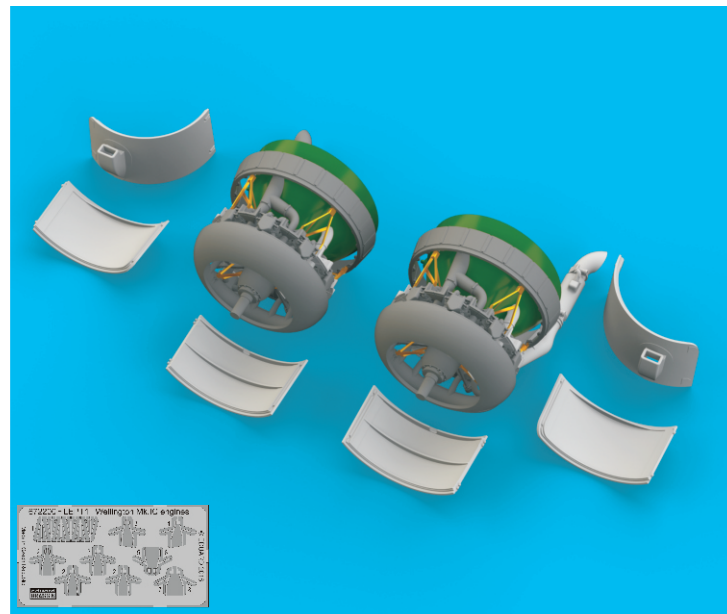

672 200 Wellington Mk.Ia/c engines

for Airfix kit - pro stavebnici Airfix

1/72

BEST ~~BRASS~~ RESIN AROUND!