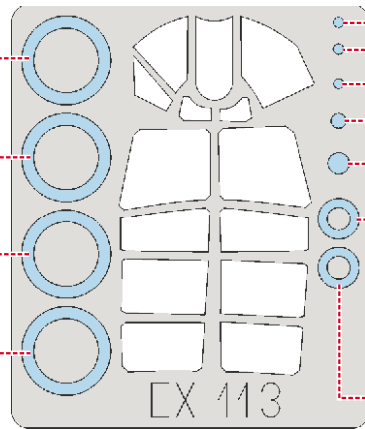

# P-40N Warhawk 1/48

The die-cut mask for accurate canopy frame painting of the

*Hasegawa*

scale 1/48

## EX 113

R10  
2pcs.

R10  
2pcs.

U1  
2pcs.

U3

U4

U5

T26